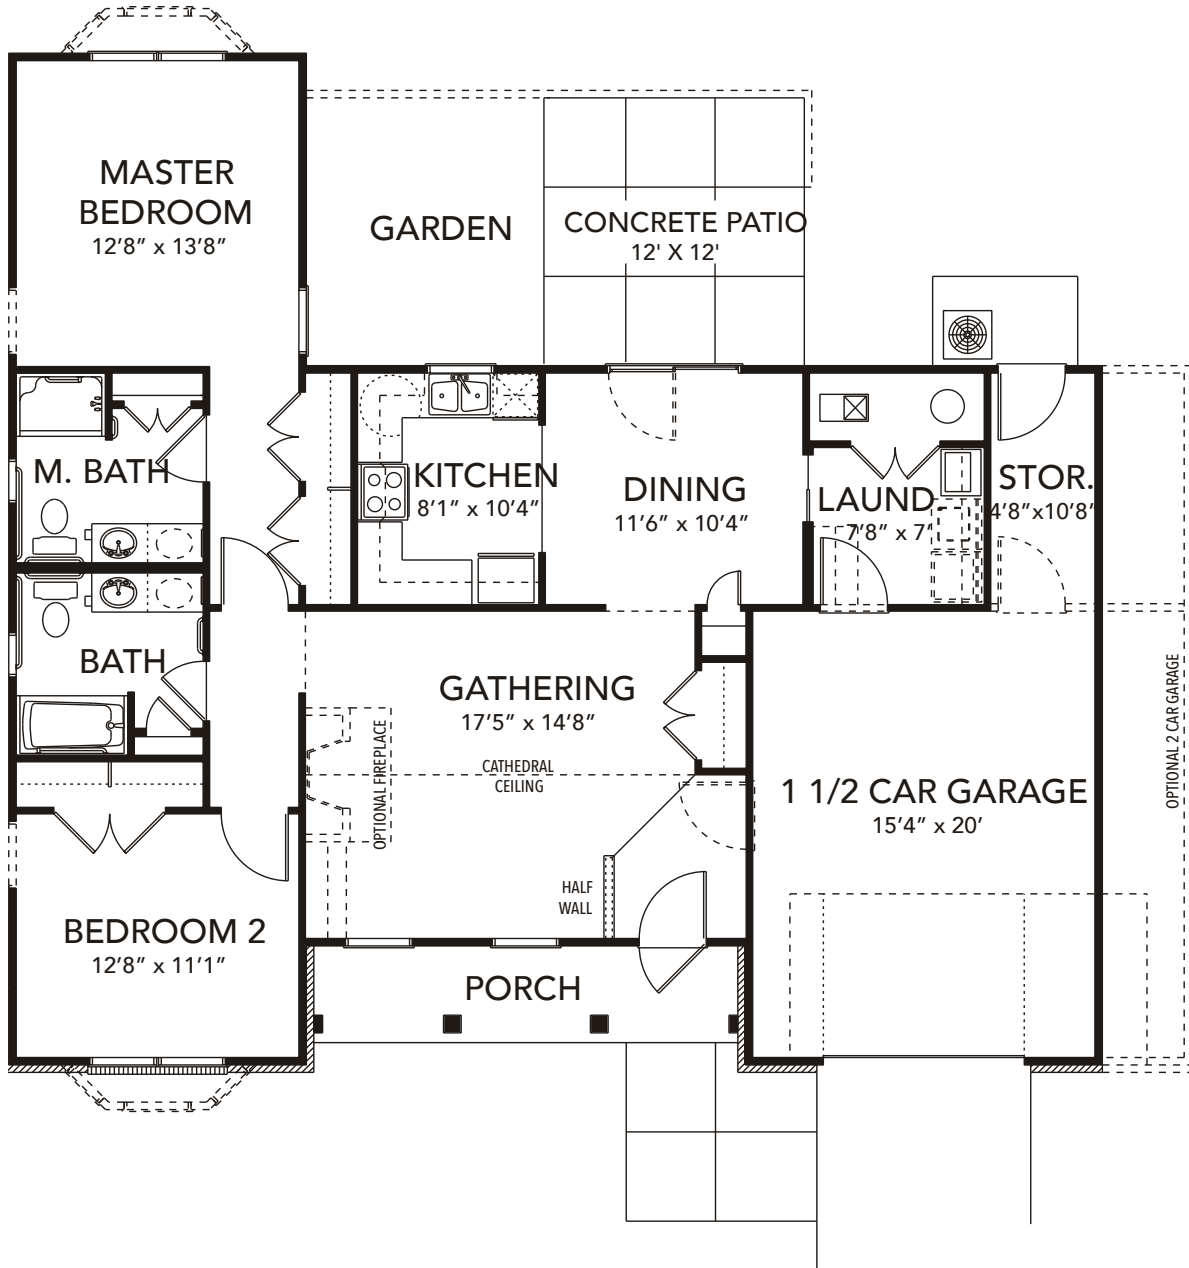

Bell

Two Bedroom
Two Bath
1242 sq. ft.

Ohio Living
Lake Vista

This brochure is for illustration purposes only and is not part of any legal document. Floor plans are subject to change without notice. Some features shown may be optional. Please consult a set of blueprints for exact details and measurements. 8/15/03